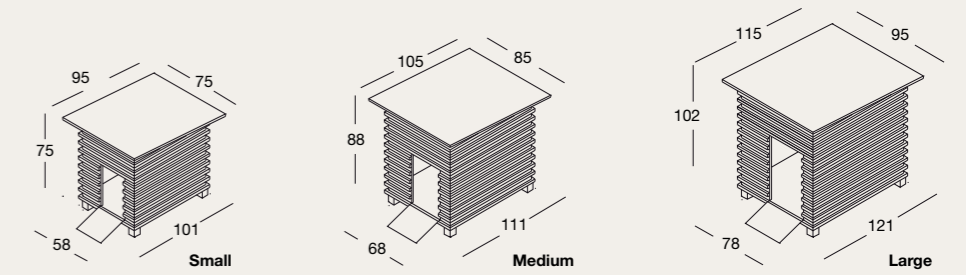

Chalet

Casetta in legno massello e multistrati marino, con piedi di appoggio e pedana in alluminio. Tetto interno apribile mediante apposita botola. Tetto esterno in multistrati rivestito con acciaio inox satinato, per un ottimo isolamento da sole e acqua. Studiata per garantire all'animale la massima protezione dagli agenti esterni.

Prodotto adatto ad uso esterno

Structure in solid wood and marine plywood with feet and ramp in aluminium. The inner roof can be opened through a flap door. External roof in plywood covered with stainless steel aimed at assuring the best isolation from sun and water. Conceived to protect the animal from adverse atmospheric agents.

For external use.