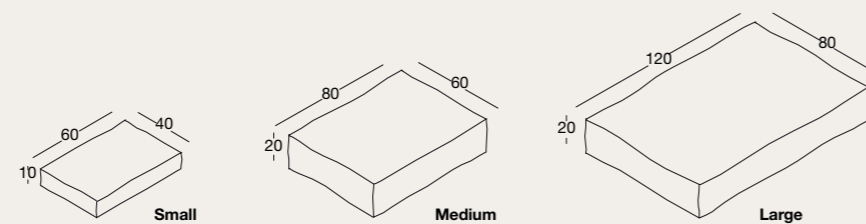

Nuvola

Pouf extra morbido rivestito con Cordura, completamente sfoderabile. Imbottitura in polistirene espanso, che si adatta piacevolmente al corpo. Pratico, leggero e resistente. Ideale e comodo per tutta la famiglia.

Rivestimenti consigliati: C01; C02

Extra-soft pouf covered in removable Cordura fabric. Cushioning with expanded polystyrene which pleasantly fits to the body shape. Practical, nimble and resistant. Ideal and comfortable product for the complete family.

Colours: C01; C02