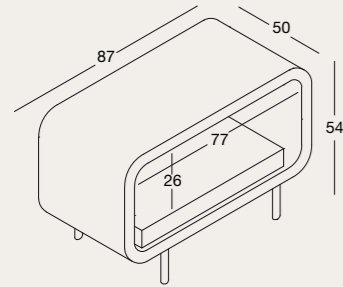

Suite

Elemento sagomato bicolore laccato con vernice lucida, completo di cuscino fissato con calamite. Suite è utilizzabile nella versione da terra o sospesa, grazie alla doppia soluzione di sostegno con piedini in metallo cromato o con cavi in acciaio (il kit per la versione sospesa è opzionale). Design innovativo concepito per animali di piccola taglia.

Colore struttura interna: V01

Colore struttura esterna: V02; V04

Rivestimenti cuscino consigliati: D01; D02; D03; P01

Shaped item in 2 colours finished in gloss lacquer, including a soft cushion kept in place by magnets. Suite can be either placed on the floor or suspended: with metal feet or cables in steel (kit for suspended version is optional). Innovative design conceived for small sized pets.

Colour of internal frame: V01

Colours of the exterior: V02; V04

Cushion upholstery recommended: D01; D02; D03; P01